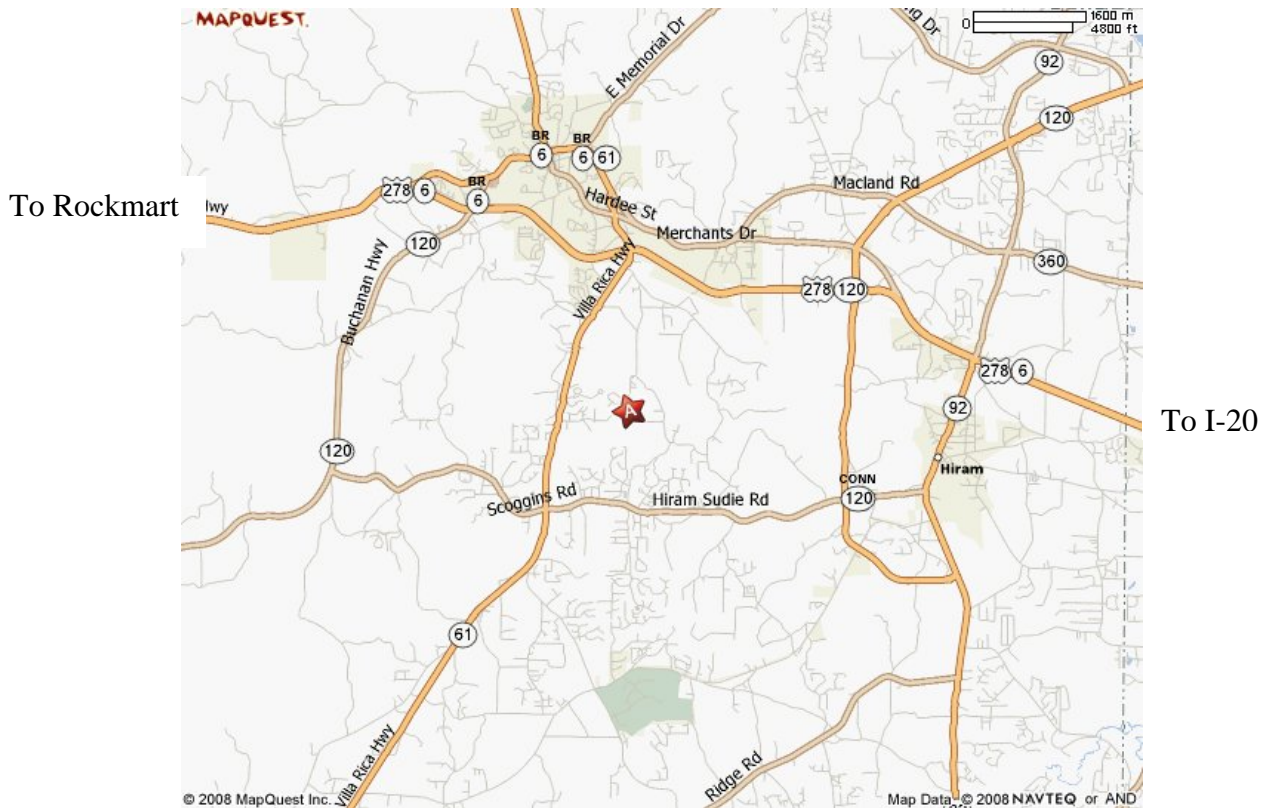

Directions to White Oak Park- Paulding County

Park Address:
298 Mustang Drive
Dallas, GA 30132

From Dallas: Take Hwy 61 south (towards Villa Rica). From the Hwy 278 intersection, follow Hwy 61 for 2.2 miles. Turn left on Mustang Drive and drive 0.9 miles. Turn right onto Mustang Court. The meeting facility will be in the enclosed pavilion.

From Carrollton: Take Hwy 61 from Carrollton to Villa Rica. Follow Hwy 61 through Villa Rica towards Dallas. Follow Hwy 61 approximately 12 miles. Turn right onto Mustang Drive and drive 0.9 miles. Turn right onto Mustang Court. The meeting facility will be in the enclosed pavilion.

To Villa Rica